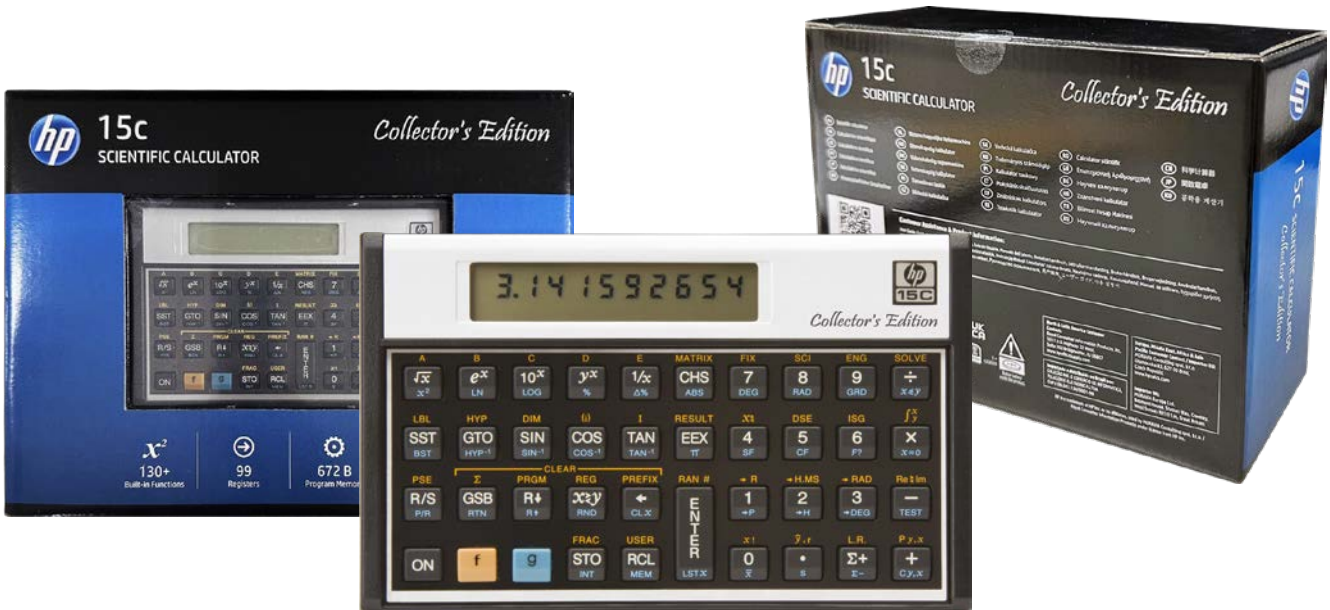

15c Collector's Edition

The Powerful Problem Solver

Enhanced version of the classic HP 15c

After a 12-year hiatus, HP is reintroducing the popular HP 15c Scientific Calculator in a **Collector's Edition**. This HP classic features a unique "Collector's Edition" script, making it a great gift for collectors and engineers alike. The HP 15c offers users a high-end and portable, scientific calculator with programmable functions and built-in support for complex numbers, matrix math, numerical integration, and root solving, which makes this device one of the most capable calculators HP has ever made.

Intelligent design, powerful processing

The new HP 15c maintains the same intelligent design as the original but touts up to 100x faster processing speed. Its compact size and lightweight metal frame allows users to conveniently carry the HP 15c from meeting to meeting. Unlike other scientific calculators, the HP 15c also offers an intuitive, horizontal interface, just like the original.